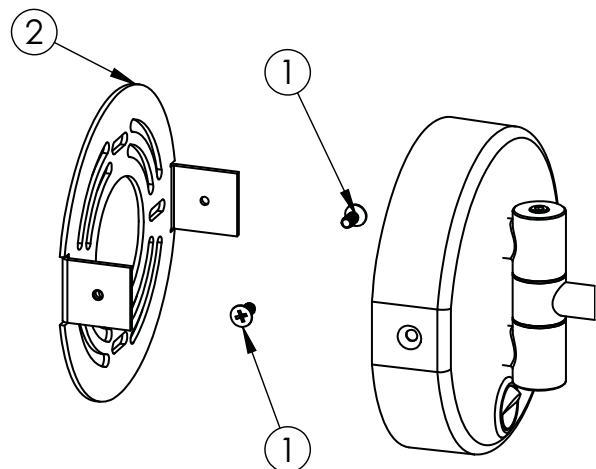

Catalog Number: **EH-40**

Baci At Home

EH-40

The mirror rotates in either direction to present a 5X mirror on the front and a plain mirror on the back

EH-40

When the mirror is folded against the wall the center of the glass will be 6" above and 1" to the right of the center of the outlet box - or 1" to the left depending on how the arm is folded

Installation

- 1) Remove the 2 screws #1 and the back plate #2
- 2) Fasten the back plate to the outlet box
- 3) Connect the wires from the mirror to the wires in the outlet box - Green to Ground, White to Neutral and Black to Line
- 4) Slide the canopy over the back plate and fasten with the screws removed in step #1

Electrical
 Watts 3
 Volts 100-240
 Hertz (Frequency) 50/60
 Amps (Current) .22

UL Listing NA

Dimensions Mirror body 9" diameter
 Folds to 9 3/8" wide x 9" high x 3 7/8" deep
 Canopy 4 5/8" wide x 4 5/8" high
 Maximum extension 13 3/4"

Basic Model EH-40-CHR

Body Type All metal body

Magnification 5X front/1X back

Finish options
 Standard Chrome
 Standard Satin Nickel
 Standard Bronze

Other models in this family

EH-30 One sided

EH-20 Onesided rectangular