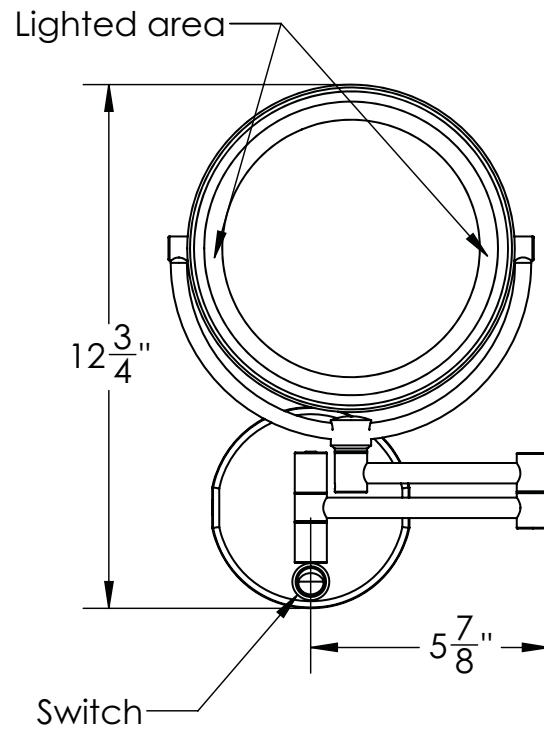

Catalog Number: **EH-40**

Baci At Home

EH-40

The mirror rotates in either direction to present a 5X mirror on the front and a plain mirror on the back

EH-40

When the mirror is folded against the wall the center of the glass will be 6" above and 1" to the right of the center of the outlet box - or 1" to the left depending on how the arm is folded

Installation

- 1) Remove the 2 screws #1 and the back plate #2
- 2) Fasten the back plate to the outlet box
- 3) Connect the wires from the mirror to the wires in the outlet box - Green to Ground, White to Neutral and Black to Line
- 4) Slide the canopy over the back plate and fasten with the screws removed in step #1

Electrical
 Watts 3
 Volts 100-240
 Hertz (Frequency) 50/60
 Amps (Current) .22

UL Listing NA

Dimensions Mirror body 9" diameter
 Folds to 9 3/8" wide x 9" high x 3 7/8" deep
 Canopy 4 5/8" wide x 4 5/8" high
 Maximum extension 13 3/4"

Basic Model EH-40-CHR

Body Type All metal body

Magnification 5X front/1X back

Finish options
 Standard Chrome
 Standard Satin Nickel
 Standard Bronze

Other models in this family

EH-30 One sided

EH-20 Onesided rectangular