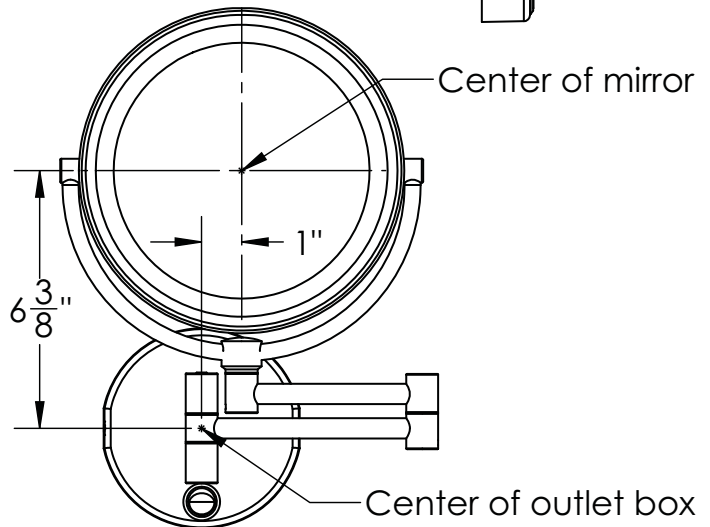

Catalog Number: **EH-40**

Baci At Home

EH-40

The mirror rotates in either direction to present a 5X mirror on the front and a plain mirror on the back

EH-40

When the mirror is folded against the wall the center of the glass will be 6" above and 1" to the right of the center of the outlet box - or 1" to the left depending on how the arm is folded

Installation

- 1) Remove the 2 screws #1 and the back plate #2
- 2) Fasten the back plate to the outlet box
- 3) Connect the wires from the mirror to the wires in the outlet box - Green to Ground, White to Neutral and Black to Line
- 4) Slide the canopy over the back plate and fasten with the screws removed in step #1

Electrical
 Watts 3
 Volts 100-240
 Hertz (Frequency) 50/60
 Amps (Current) .22

UL Listing NA

Dimensions Mirror body 9" diameter
 Folds to 9 3/8" wide x 9" high x 3 7/8" deep
 Canopy 4 5/8" wide x 4 5/8" high
 Maximum extension 13 3/4"

Basic Model EH-40-CHR

Body Type All metal body

Magnification 5X front/1X back

Finish options
 Standard Chrome
 Standard Satin Nickel
 Standard Bronze

Other models in this family

EH-30 One sided

EH-20 Onesided rectangular