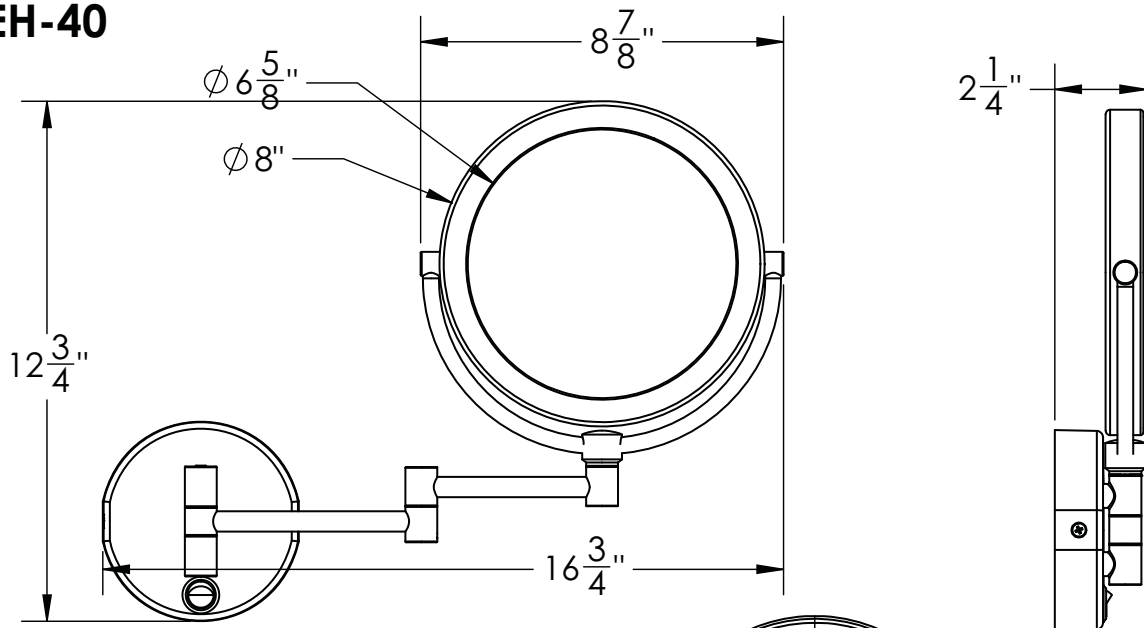

Catalog Number: **EH-40**

Baci At Home

EH-40

The mirror rotates in either direction to present a 5X mirror on the front and a plain mirror on the back

EH-40

When the mirror is folded against the wall the center of the glass will be 6" above and 1" to the right of the center of the outlet box - or 1" to the left depending on how the arm is folded

Installation

- 1) Remove the 2 screws #1 and the back plate #2
- 2) Fasten the back plate to the outlet box
- 3) Connect the wires from the mirror to the wires in the outlet box - Green to Ground, White to Neutral and Black to Line
- 4) Slide the canopy over the back plate and fasten with the screws removed in step #1

Electrical
 Watts 3
 Volts 100-240
 Hertz (Frequency) 50/60
 Amps (Current) .22

UL Listing NA

Dimensions Mirror body 9" diameter
 Folds to 9 3/8" wide x 9" high x 3 7/8" deep
 Canopy 4 5/8" wide x 4 5/8" high
 Maximum extension 13 3/4"

Basic Model EH-40-CHR

Body Type All metal body

Magnification 5X front/1X back

Finish options
 Standard Chrome
 Standard Satin Nickel
 Standard Bronze

Other models in this family

EH-30 One sided

EH-20 Onesided rectangular