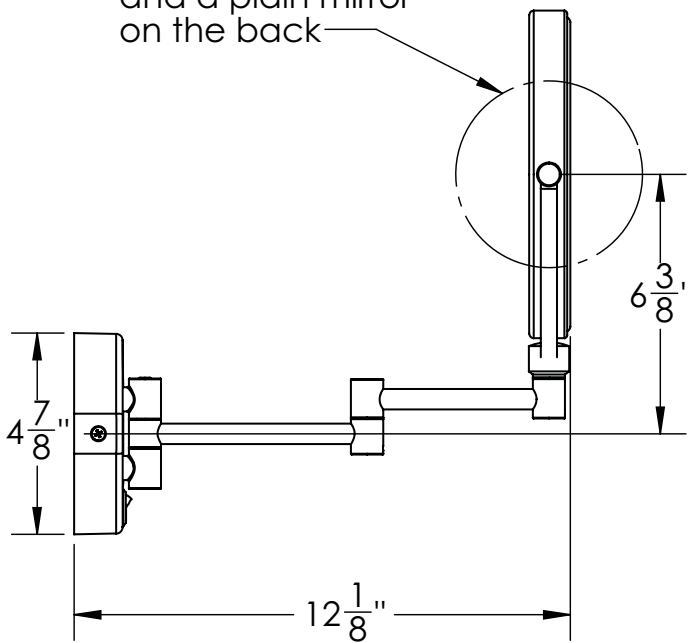

Catalog Number: **EH-40**

Baci At Home

EH-40

The mirror rotates in either direction to present a 5X mirror on the front and a plain mirror on the back

EH-40

When the mirror is folded against the wall the center of the glass will be 6" above and 1" to the right of the center of the outlet box - or 1" to the left depending on how the arm is folded

Installation

- 1) Remove the 2 screws #1 and the back plate #2
- 2) Fasten the back plate to the outlet box
- 3) Connect the wires from the mirror to the wires in the outlet box - Green to Ground, White to Neutral and Black to Line
- 4) Slide the canopy over the back plate and fasten with the screws removed in step #1

Electrical
 Watts 3
 Volts 100-240
 Hertz (Frequency) 50/60
 Amps (Current) .22

UL Listing NA

Dimensions Mirror body 9" diameter
 Folds to 9 3/8" wide x 9" high x 3 7/8" deep
 Canopy 4 5/8" wide x 4 5/8" high
 Maximum extension 13 3/4"

Basic Model EH-40-CHR

Body Type All metal body

Magnification 5X front/1X back

Finish options
 Standard Chrome
 Standard Satin Nickel
 Standard Bronze

Other models in this family

EH-30 One sided

EH-20 Onesided rectangular