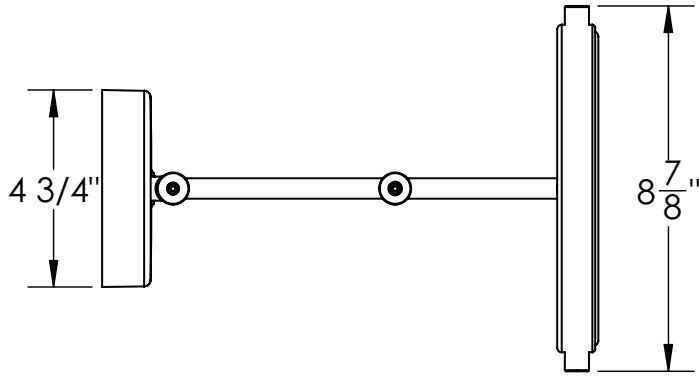

Catalog Number: **EH-40**

Baci At Home

EH-40

The mirror rotates in either direction to present a 5X mirror on the front and a plain mirror on the back

EH-40

When the mirror is folded against the wall the center of the glass will be 6" above and 1" to the right of the center of the outlet box - or 1" to the left depending on how the arm is folded

Installation

- 1) Remove the 2 screws #1 and the back plate #2
- 2) Fasten the back plate to the outlet box
- 3) Connect the wires from the mirror to the wires in the outlet box - Green to Ground, White to Neutral and Black to Line
- 4) Slide the canopy over the back plate and fasten with the screws removed in step #1

Electrical
 Watts 3
 Volts 100-240
 Hertz (Frequency) 50/60
 Amps (Current) .22

UL Listing NA

Dimensions Mirror body 9" diameter
 Folds to 9 3/8" wide x 9" high x 3 7/8" deep
 Canopy 4 5/8" wide x 4 5/8" high
 Maximum extension 13 3/4"

Basic Model EH-40-CHR

Body Type All metal body

Magnification 5X front/1X back

Finish options
 Standard Chrome
 Standard Satin Nickel
 Standard Bronze

Other models in this family

EH-30 One sided

EH-20 Onesided rectangular