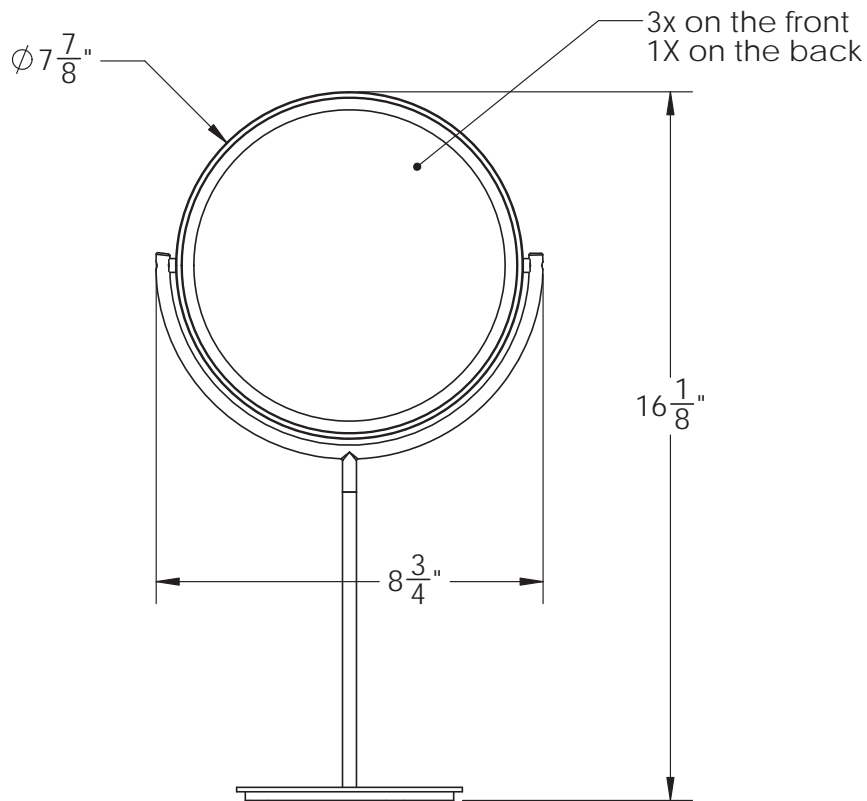

Catalog Number: **EH-16**

**Baci At Home**

**Baci Basic Mirrors** |||

**EH-16 - Affordable round table mirror**

**Product Category** Baci Basic Mirrors  
**Special Features** Slim contemporary design  
 Optical quality 3X and 1X glass mirrors  
 1 year warrantee

**Lighting** Unlighted  
 Lumens NA  
 Color Temperature NA  
 Color Rendering Index NA

**Electrical**  
 Watts NA  
 Volts NA  
 Hertz (Frequency) NA  
 Amps (Current) NA

**UL Listing** NA

**Dimensions** Mirror body 8 7/8" diameter  
 OA 16 1/8" high X 8 3/4" wide X 6 1/8" deep  
 6 1/8" diameter weighted base

**Basic Model** EH-16

**Body Type** All metal body

**Magnification** 3X front/1X back

**Finish options**  
 Standard Chrome

**Other models in this family**

E6-X Adjustable height

E26-X Rectangular