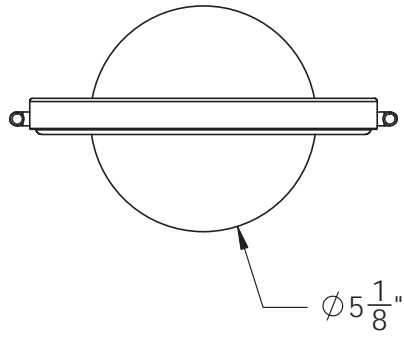

Catalog Number: **EH-16**

**Baci At Home**

**Baci Basic Mirrors** |||

**EH-16 - Affordable round table mirror**

**Product Category** Baci Basic Mirrors  
**Special Features** Slim contemporary design  
 Optical quality 3X and 1X glass mirrors  
 1 year warrantee

**Lighting** Unlighted  
 Lumens NA  
 Color Temperature NA  
 Color Rendering Index NA

**Electrical**  
 Watts NA  
 Volts NA  
 Hertz (Frequency) NA  
 Amps (Current) NA

**UL Listing** NA

**Dimensions** Mirror body 8 7/8" diameter  
 OA 16 1/8" high X 8 3/4" wide X 6 1/8" deep  
 6 1/8" diameter weighted base

**Basic Model** EH-16

**Body Type** All metal body

**Magnification** 3X front/1X back

**Finish options**  
 Standard Chrome

**Other models in this family**

E6-X Adjustable height

E26-X Rectangular