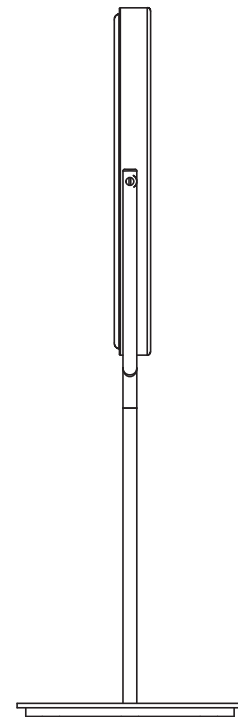

Catalog Number: **EH-16**

**Baci At Home**

**Baci Basic Mirrors** |||

**EH-16 - Affordable round table mirror**

**Product Category** Baci Basic Mirrors  
**Special Features** Slim contemporary design  
 Optical quality 3X and 1X glass mirrors  
 1 year warrantee

**Lighting** Unlighted  
 Lumens NA  
 Color Temperature NA  
 Color Rendering Index NA

**Electrical**  
 Watts NA  
 Volts NA  
 Hertz (Frequency) NA  
 Amps (Current) NA

**UL Listing** NA

**Dimensions** Mirror body 8 7/8" diameter  
 OA 16 1/8" high X 8 3/4" wide X 6 1/8" deep  
 6 1/8" diameter weighted base

**Basic Model** EH-16

**Body Type** All metal body

**Magnification** 3X front/1X back

**Finish options**  
 Standard Chrome

**Other models in this family**

E6-X Adjustable height

E26-X Rectangular